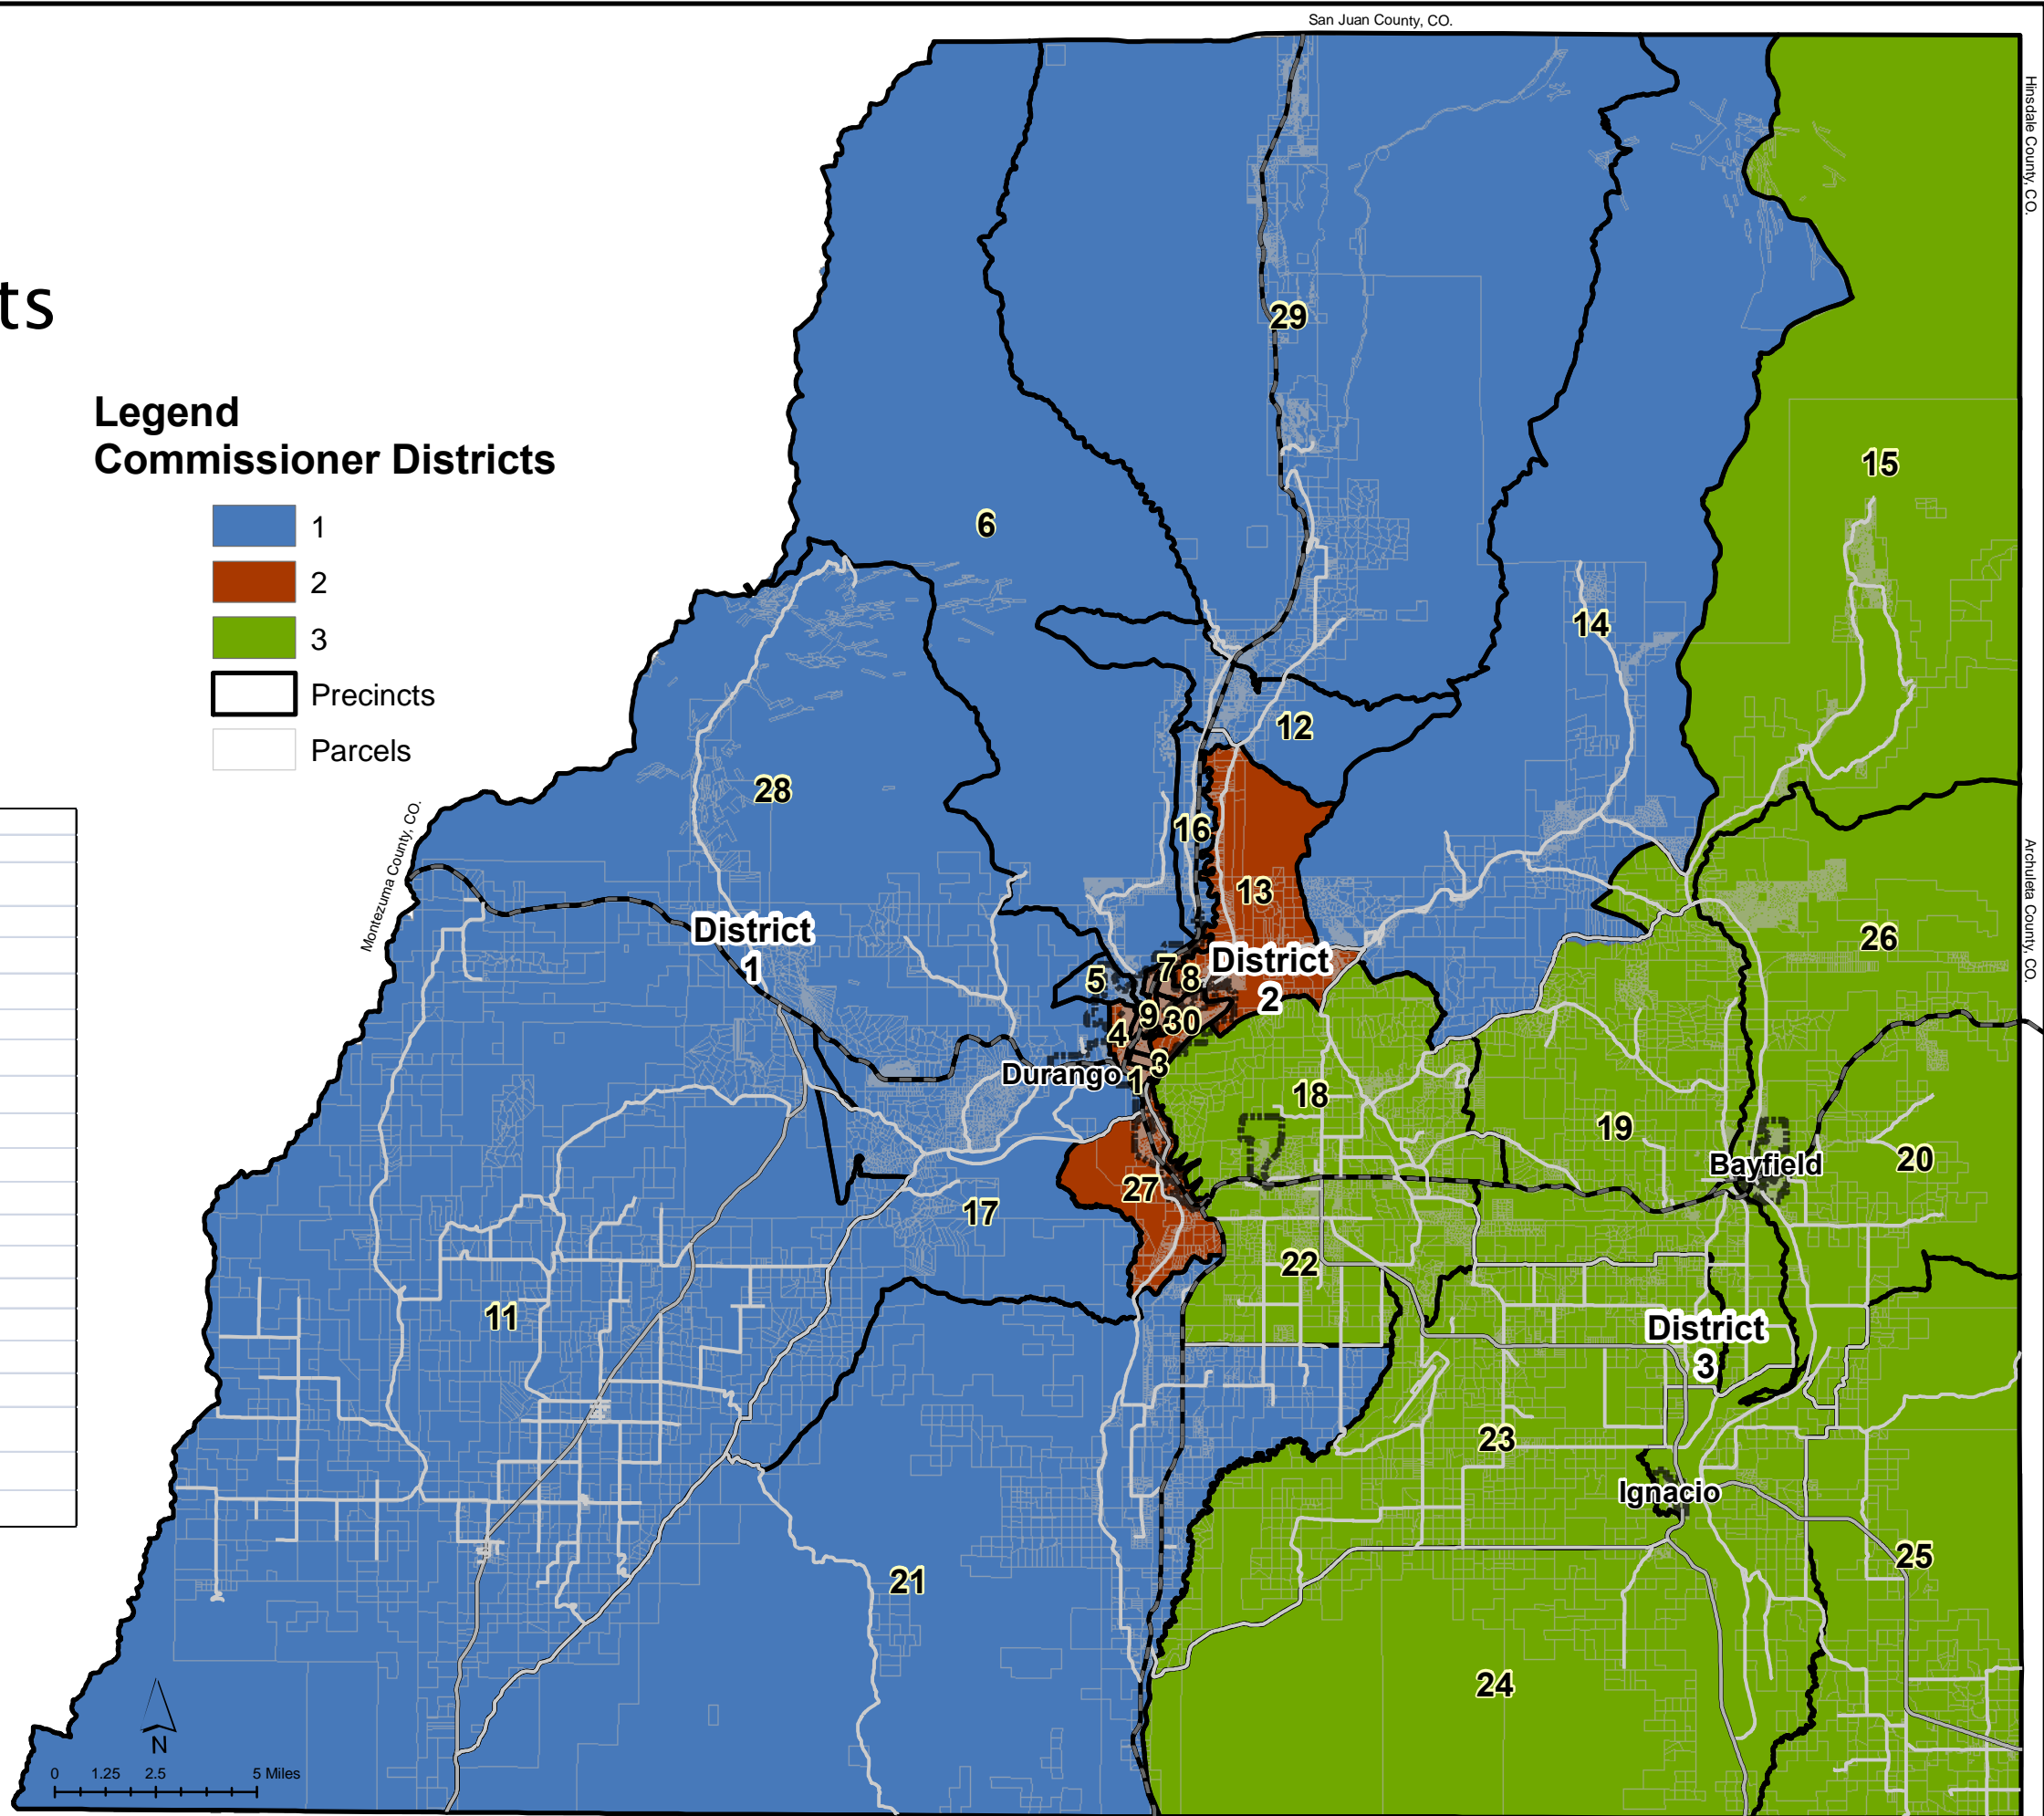

La Plata County Colorado Commissioner Districts

Precincts included in Commissioner Districts

District 1 – Bobby Lieb
5, 6, 11, 12, 14, 16, 17, 21, 28, 29

District 2 – Kellie Hotter
1, 2, 3, 4, 7, 8, 9, 10, 13, 27, 30

District 3 – Wallace "Wally" White
15, 18, 19, 20, 22, 23, 24, 25, 26

Precinct	Polling Place	Address
1 & 27	Sacred Heart Parish School	255 E 5th Ave, Durango
2 & 3	La Plata County Courthouse Anasazi Room	1060 E 2nd Ave, Durango
4 & 10	Frontier Baptist Church	2201 Forest Ave, Durango
5 & 6	Needham Elem School	2455 W 3rd Ave, Durango
7, 8 & 9	First United Methodist Church	2917 Aspen Dr, Durango
11	Ft Lewis Mesa Elem School	11274 Hwy 140, Kline
12, 16 & 29	Animas Fire - Trimble	31263 Hwy 550, Durango
13	Grace Church	1440 Florida Rd, Durango
14	Animas Fire - Florida	CR 240 & 234, Durango
15	Vallecito Church	17576 CR 501, Bayfield
18	Florida Mesa Elem School	216 Hwy 172, Durango
19 & 20	Bayfield Town Hall	1199 Hwy 160B, Bayfield
21	Sunnyside Elem School	75 CR 218, Durango
22	Faith Comm Church of the Nazarene	1400 Hwy 172, Durango
23	Oxford Grange Hall	8018 Hwy 172, Durango
24	Ignacio 11-JT Junior High Bldg	315 Ignacio St, Ignacio
25	Allison Community Church	2724 CR 329, Ignacio
26	Upper Pine River Fire Protection District - Admin Building	515 Sower Dr, Bayfield
17 & 28	Colo Dept of Transportation/Training Rm	20581 Hwy 160, Durango
30	Fort Lewis College Concert Hall	136 Talon Lane, Durango

Legend Commissioner Districts

- 1
- 2
- 3
- Precincts
- Parcels

Disclaimer:
This information is provided as is without warranty of any kind, expressed or implied, including but not limited to the implied warranties of merchantability and fitness for a particular purpose. In no event shall La Plata County be liable for any damages whatsoever including direct, indirect, incidental, consequential, loss of business profits or special damages.

Updated: 9/20/2011

San Juan County, NM.