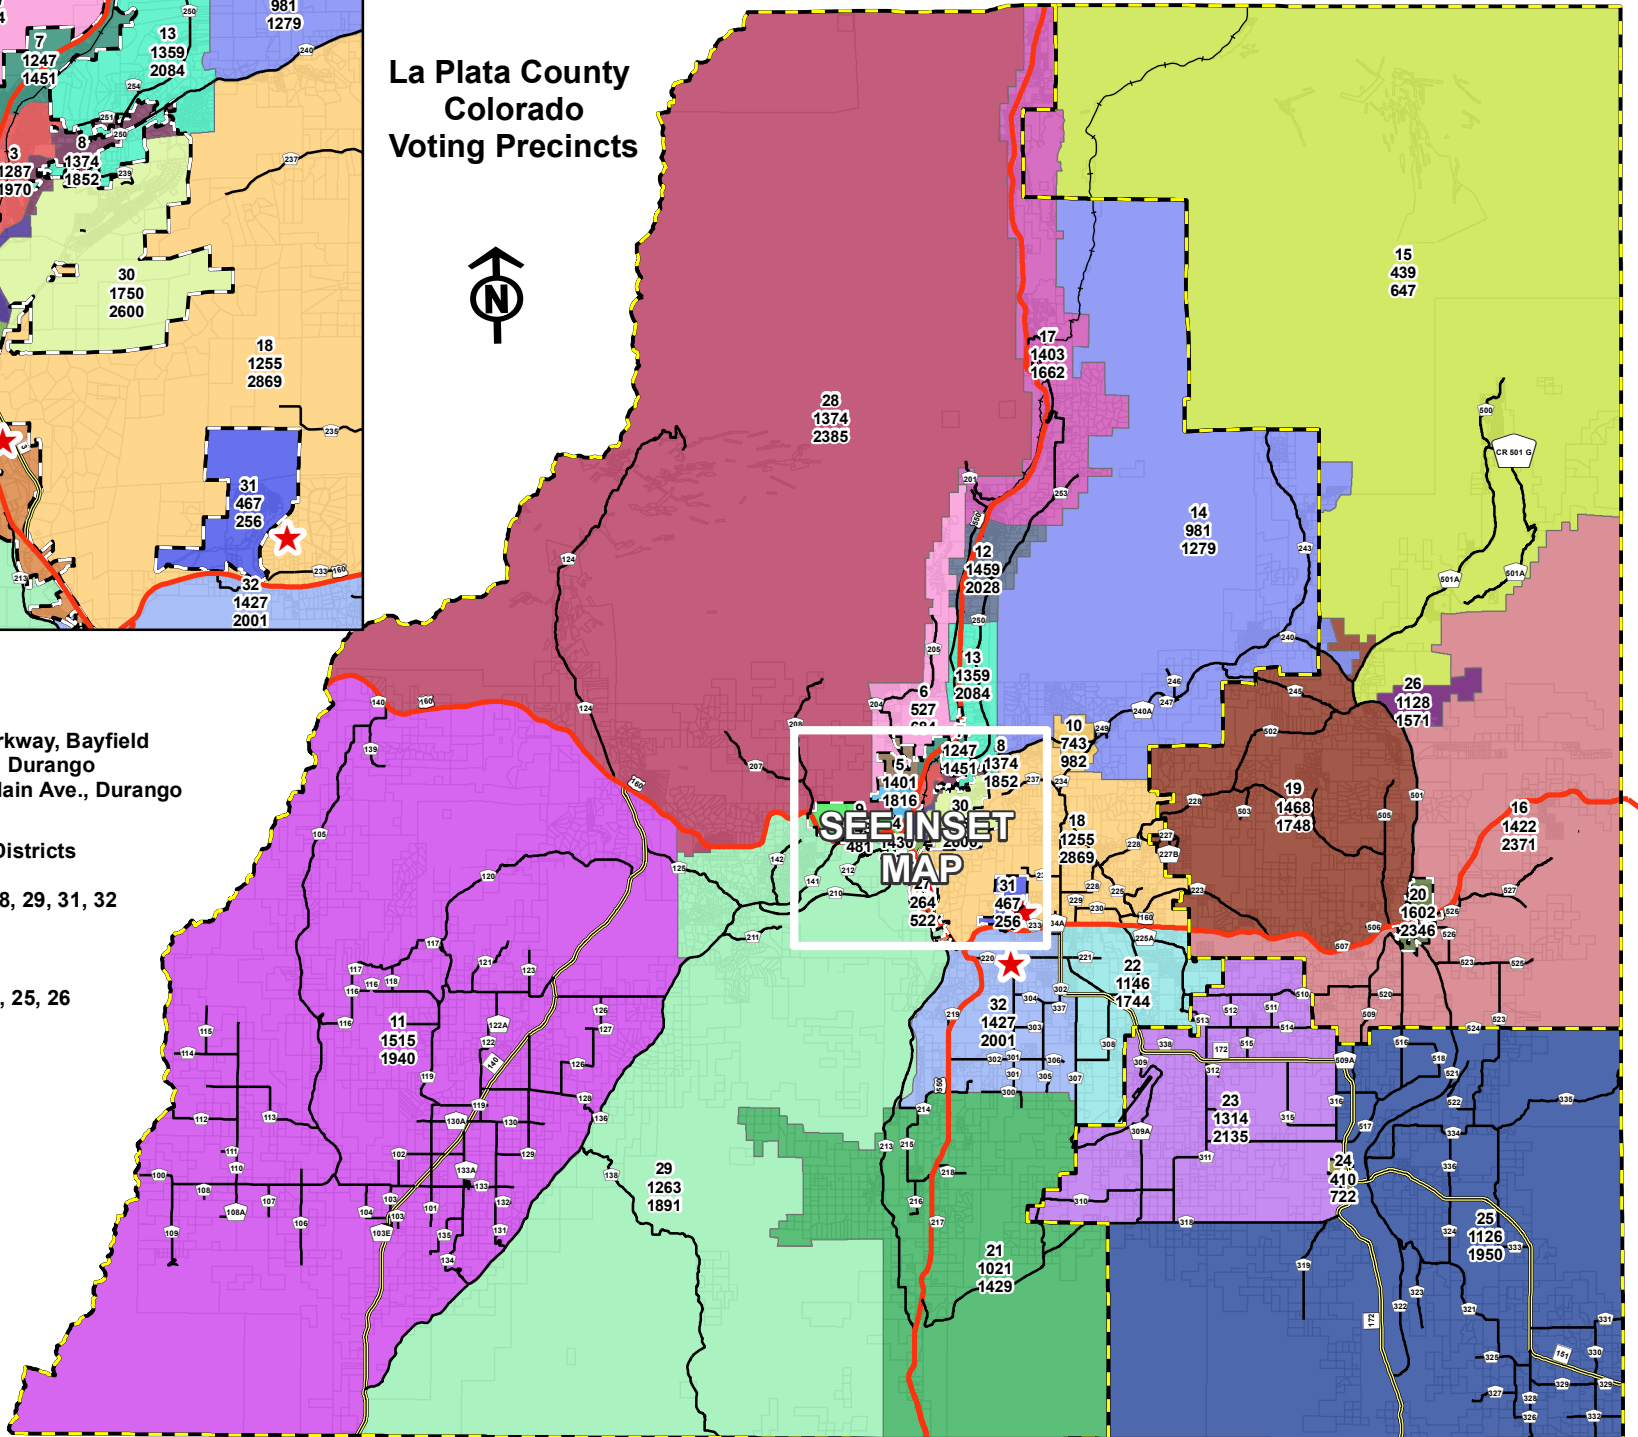

DRAFT

La Plata County Colorado Voting Precincts

**DURANGO AREA
INSET MAP**

SERVICE CENTERS

Bayfield Town Hall - 1199 Bayfield Parkway, Bayfield
La Plata County Clerk - 98 Everett St., Durango
La Plata County Fairgrounds - 2500 Main Ave., Durango

Precincts Included In Commissioner Districts

District 1 - 6, 9, 10, 11, 12, 14, 17, 22, 28, 29, 31, 32

District 2 - 1, 2, 3, 4, 5, 7, 8, 13, 27, 30

District 3 - 15, 16, 18, 19, 20, 21, 23, 24, 25, 26

Legend

- City Limits
- School Districts
- Commissioner Location

**SEE INSET
MAP**