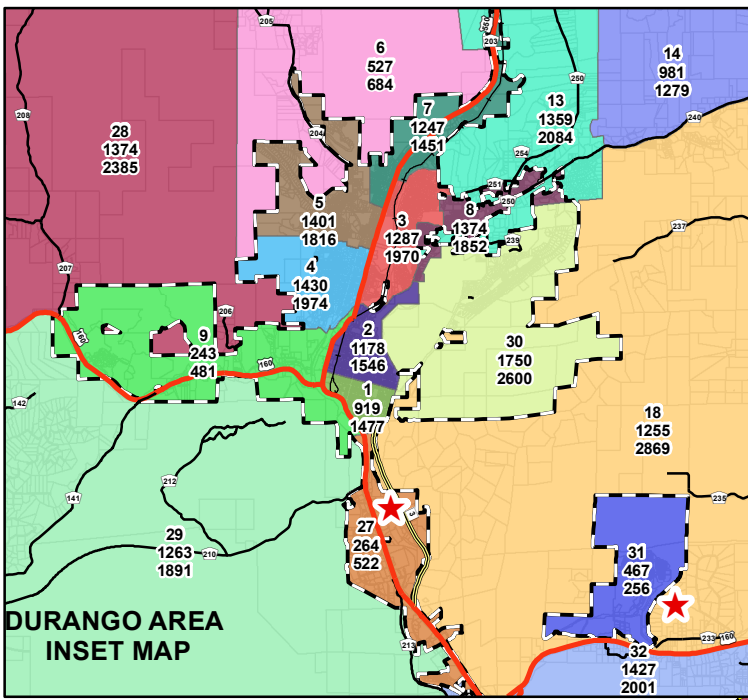

DRAFT

La Plata County Colorado Voting Precincts

**DURANGO AREA
INSET MAP**

SERVICE CENTERS

Bayfield Town Hall - 1199 Bayfield Parkway, Bayfield
La Plata County Clerk - 98 Everett St., Durango
La Plata County Fairgrounds - 2500 Main Ave., Durango

Precincts Included In Commissioner Districts

District 1 - 6, 9, 10, 11, 12, 14, 17, 22, 28, 29, 31, 32

District 2 - 1, 2, 3, 4, 5, 7, 8, 13, 27, 30

District 3 - 15, 16, 18, 19, 20, 21, 23, 24, 25, 26

Legend

- City Limits
- School Districts
- Commissioner Location

**SEE INSET
MAP**