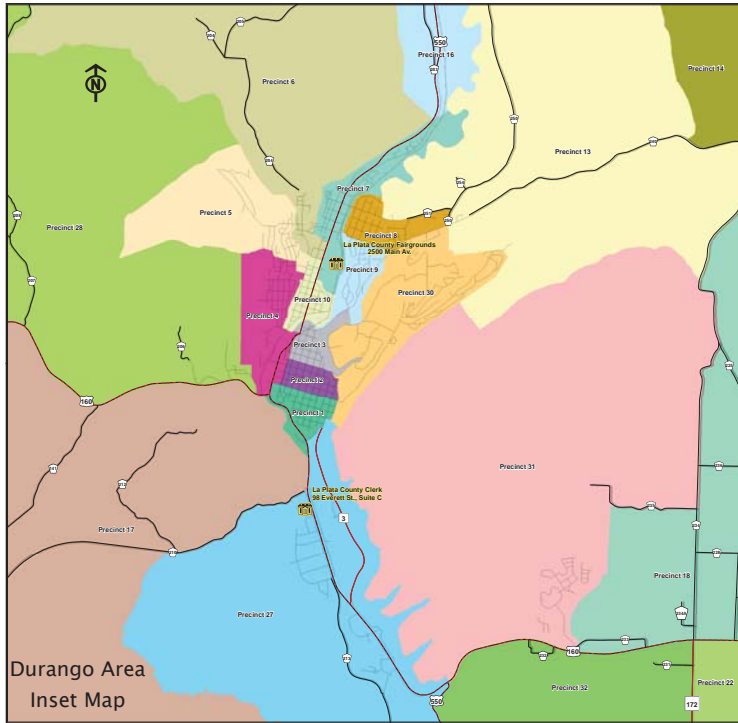

La Plata County Colorado Voting Precincts

Durango Area
Inset Map

SERVICE CENTERS

Bayfield Town Hall - 1199 Bayfield Parkway, Bayfield
La Plata County Clerk - 98 Everett St., Durango
La Plata County Fairgrounds - 2500 Main Ave., Durango

Precincts included in Commissioner Districts

District 1 – Bobby Lieb
5, 6, 11, 12, 14, 16, 17, 21, 28, 29, 32

District 2 – Gwen Lachelt
1, 2, 3, 4, 7, 8, 9, 10, 13, 27, 30, 31

District 3 – Julie Westendorff
15, 18, 19, 20, 22, 23, 24, 25, 26