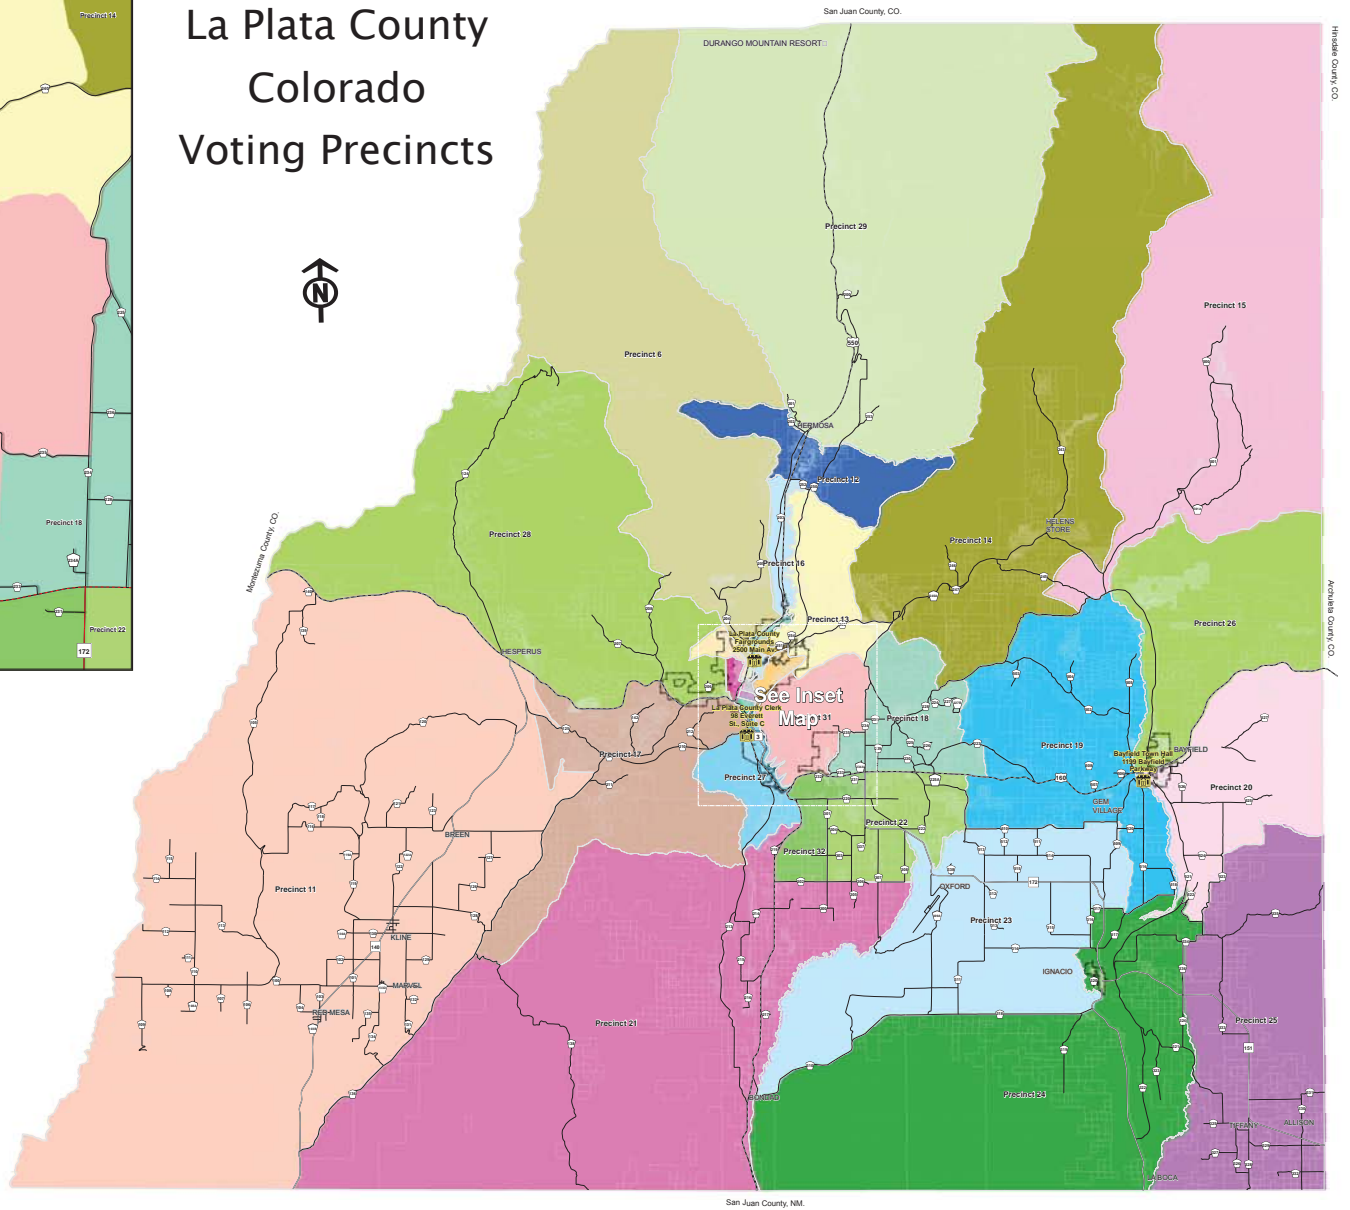

San Juan County, NM.